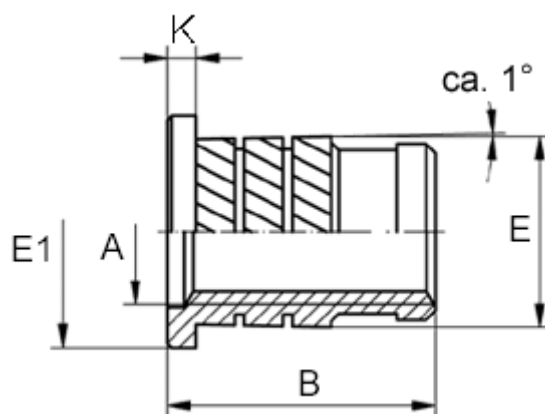

Article number: 12852000025800
Description: KLEE-coil 852 000 025.800
M2,5 Brass

Measures

Female thread A	= M2,5
Flange diameter E1	= 5.6
Flange height	= 0.6
Length B	= 5.9
Min distance to edge	= 2.0
Outer diameter E	= 4.20
Recommended bore diameter	= 3.8
Type	= 852 000 025.800